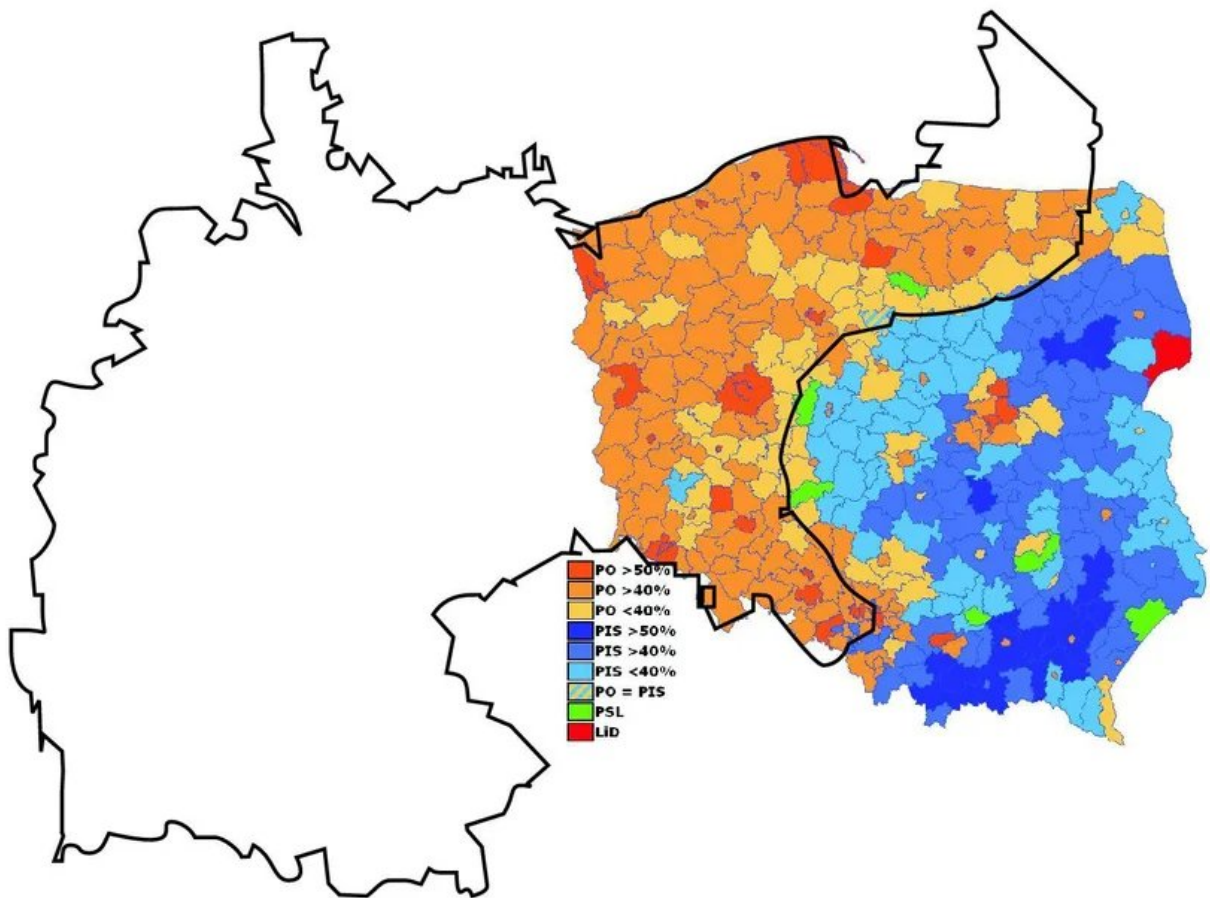

Twitter Thread by François Valentin

François Valentin

[@Valen10Francois](#)

One of my biggest pet peeves: When old historic maps overlap with modern political maps.

A ■

[@IFckingLoveMaps](#) might be interested in these!