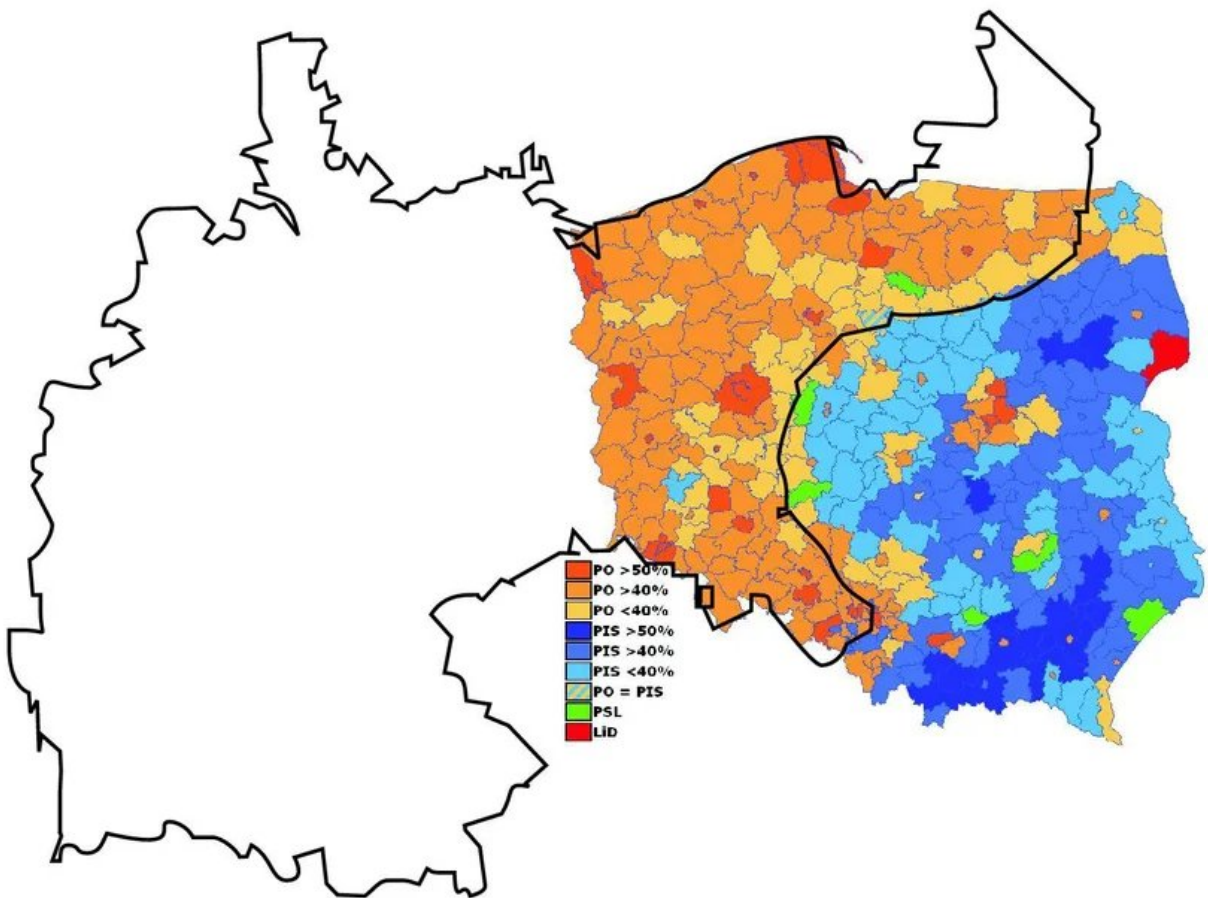

Twitter Thread by François Valentin

François Valentin

[@Valen10Francois](#)

One of my biggest pet peeves: When old historic maps overlap with modern political maps.

A ■

[@IFckingLoveMaps](#) might be interested in these!