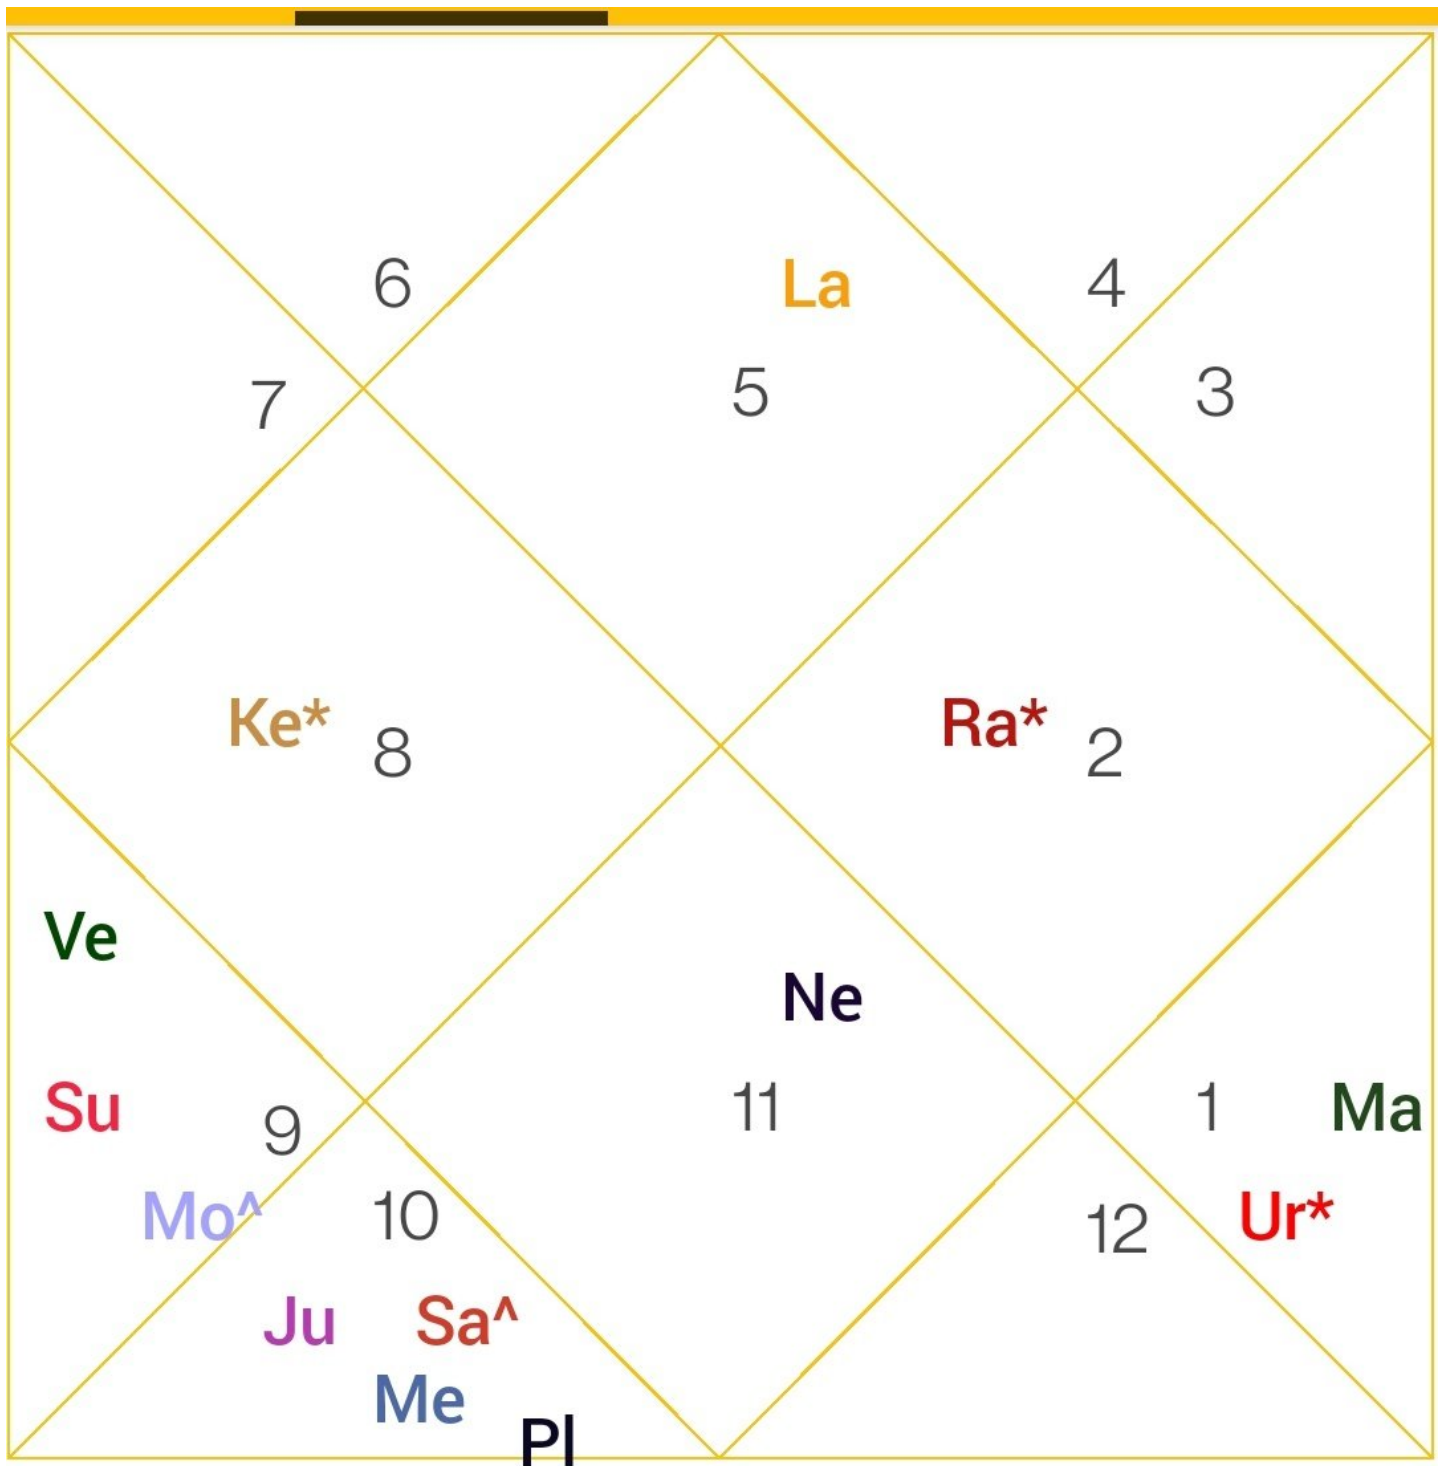

Twitter Thread by Spiritual GPS Service

Spiritual GPS Service

[@AstroCounselVik](#)

Kaal Sarpa ■ or Kaal Amrita■

Kaal: Time

Sarpa: Serpent

What is it?

When all the 7 visible planets are hemmed between the Node: Rahu & Ketu.

This condition indicates a certain imbalance in life.

Splits one's life in 2 parts. One extraordinary, one lacking something.

Like in the example chart Rahu in the 10th house will retrograde over all the visible planet in progression. It will engulf all the planets in its mouth.

In my research I found this imbalance to give extra-ordinary powers in one aspect of life and taking away another.

The other version of this imbalance is KAAL AMRITA when Ketu leads this condition. Example chart attached.