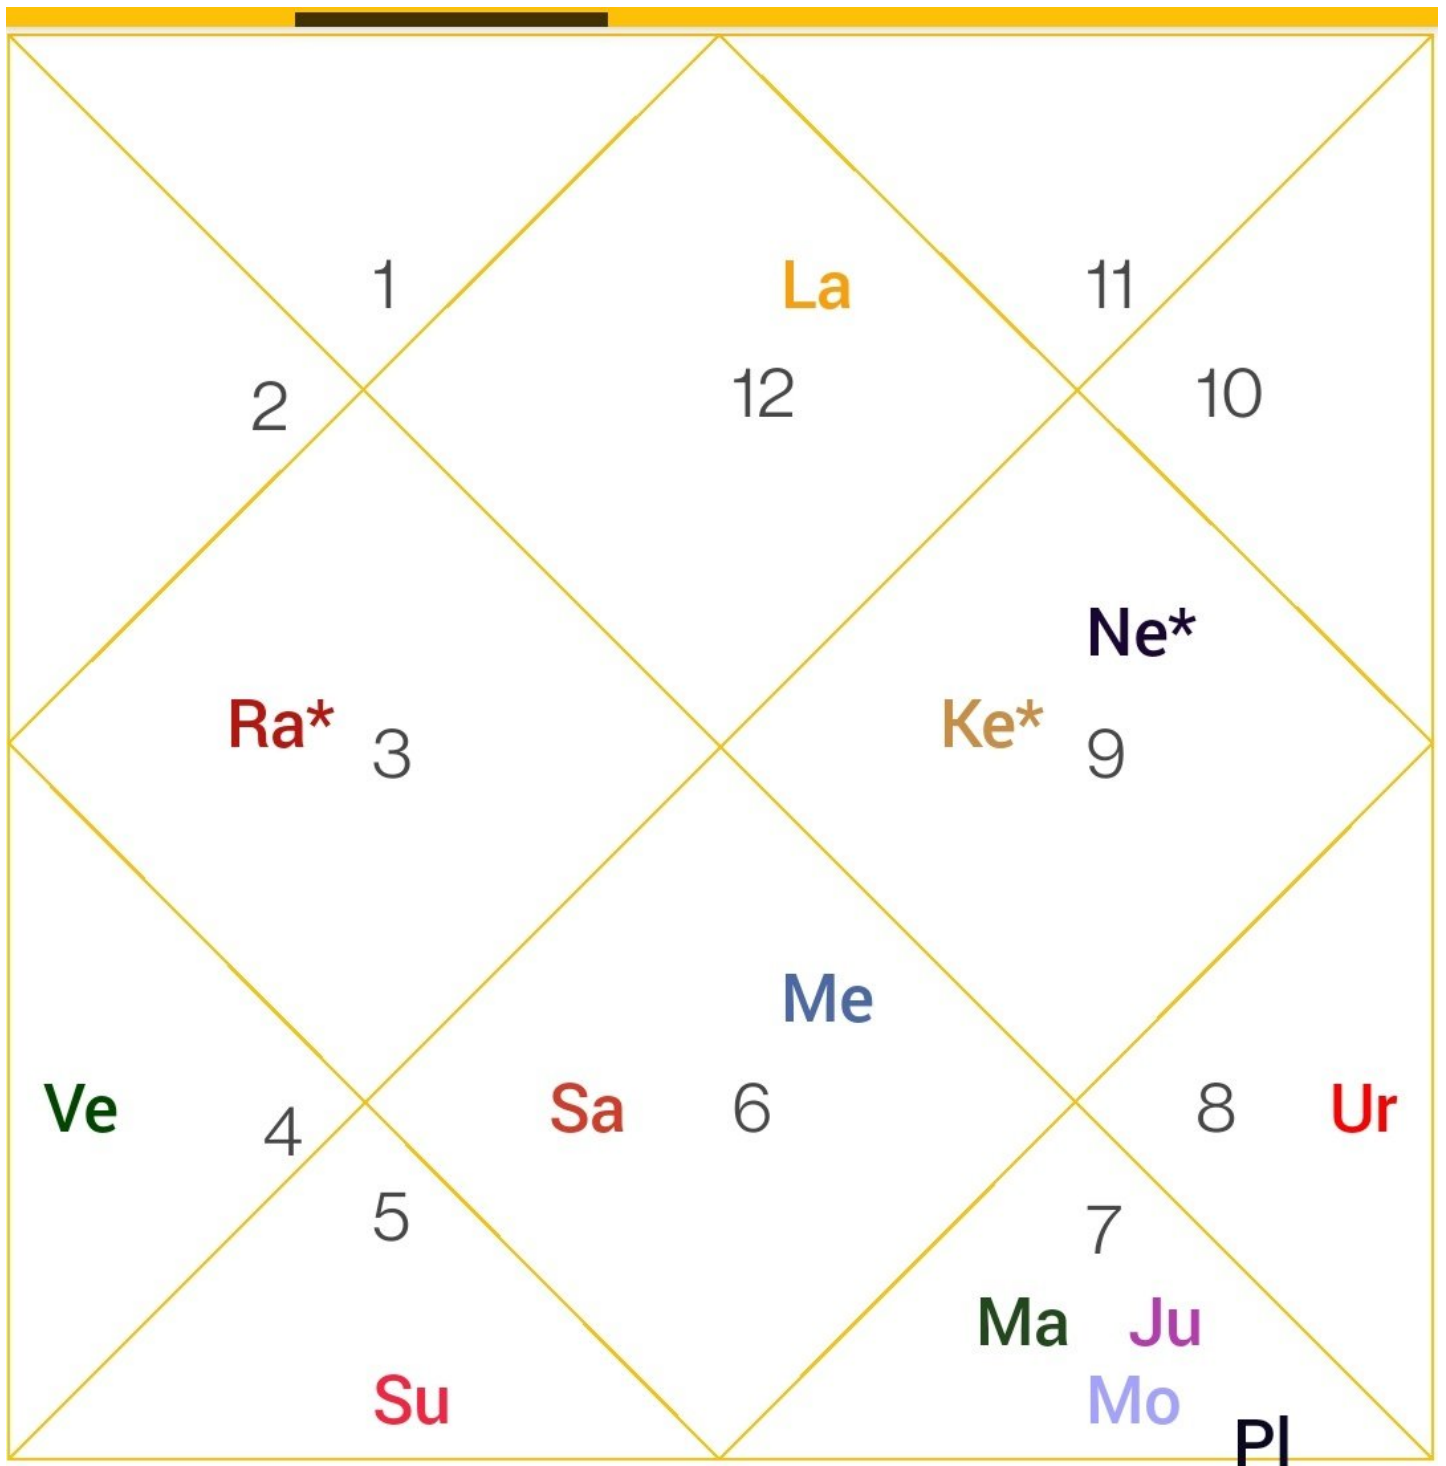

I should mention that both Kaal Sarpa or Kaal Amrita are not mentioned in any classic manuals but has only come as an observation in the last 100 years or so.

Many prominent people like Nelson Mandela, Margret Thatcher, Alfred Hitchcock, Actor Rajnikant have this in their chart.

While analyzing this condition look at the strength of the sign rulers of both the nodes.

If you have this condition in your chart and you are frustrated with your life then pray to Lord Shiva who also has a holy snake around his neck.

DO NOT HARM SNAKES.